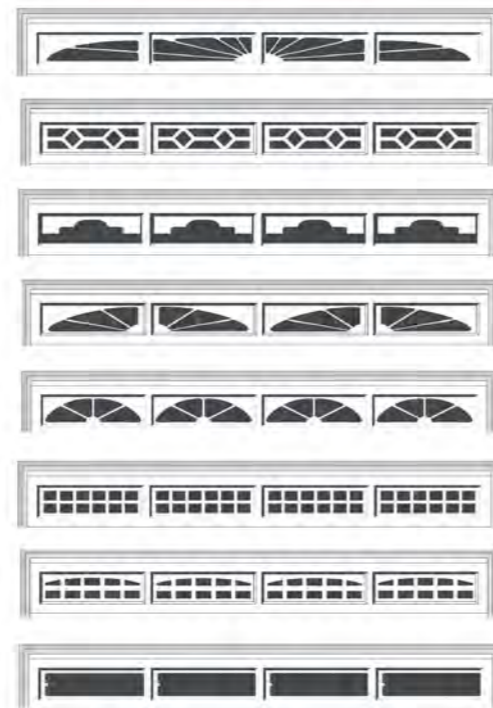

REGENCY DESIGN

GEORGIAN DESIGN