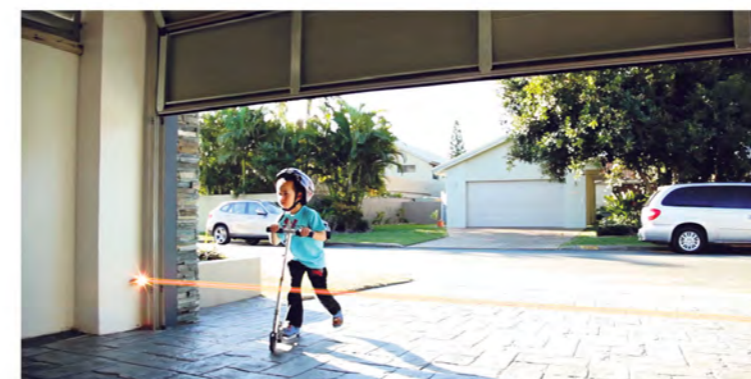

OUR FOCUS ON SAFETY

Centurion has always had a strong focus on the safety of you and your family. Our team of experienced engineers are always researching to find new ways to keep your family and valuables safe.