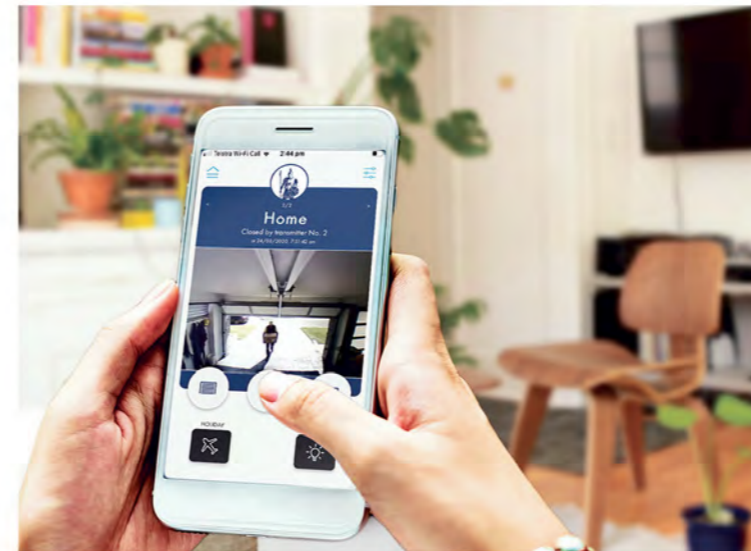

MORE Power

MORE Security

MORE Warranty

OBSTACLE DETECTION SYSTEM

Our OBSTACLE DETECTION SYSTEM can immediately detect an obstruction by transmitting a light beam across the width of the garage door opening. If the beam is broken, the garage door will reverse its direction before impacting the obstruction.

MY CG DOOR SMARTPHONE APP

The new Centurion app allows you to let people into your garage in a way that is safe, secure, and completely contactless! You can receive that urgent parcel delivery and close the garage door once the parcel is safely inside without even having to get up from your couch! It's the ultimate control over your garage door, with superior monitoring for that additional peace of mind.