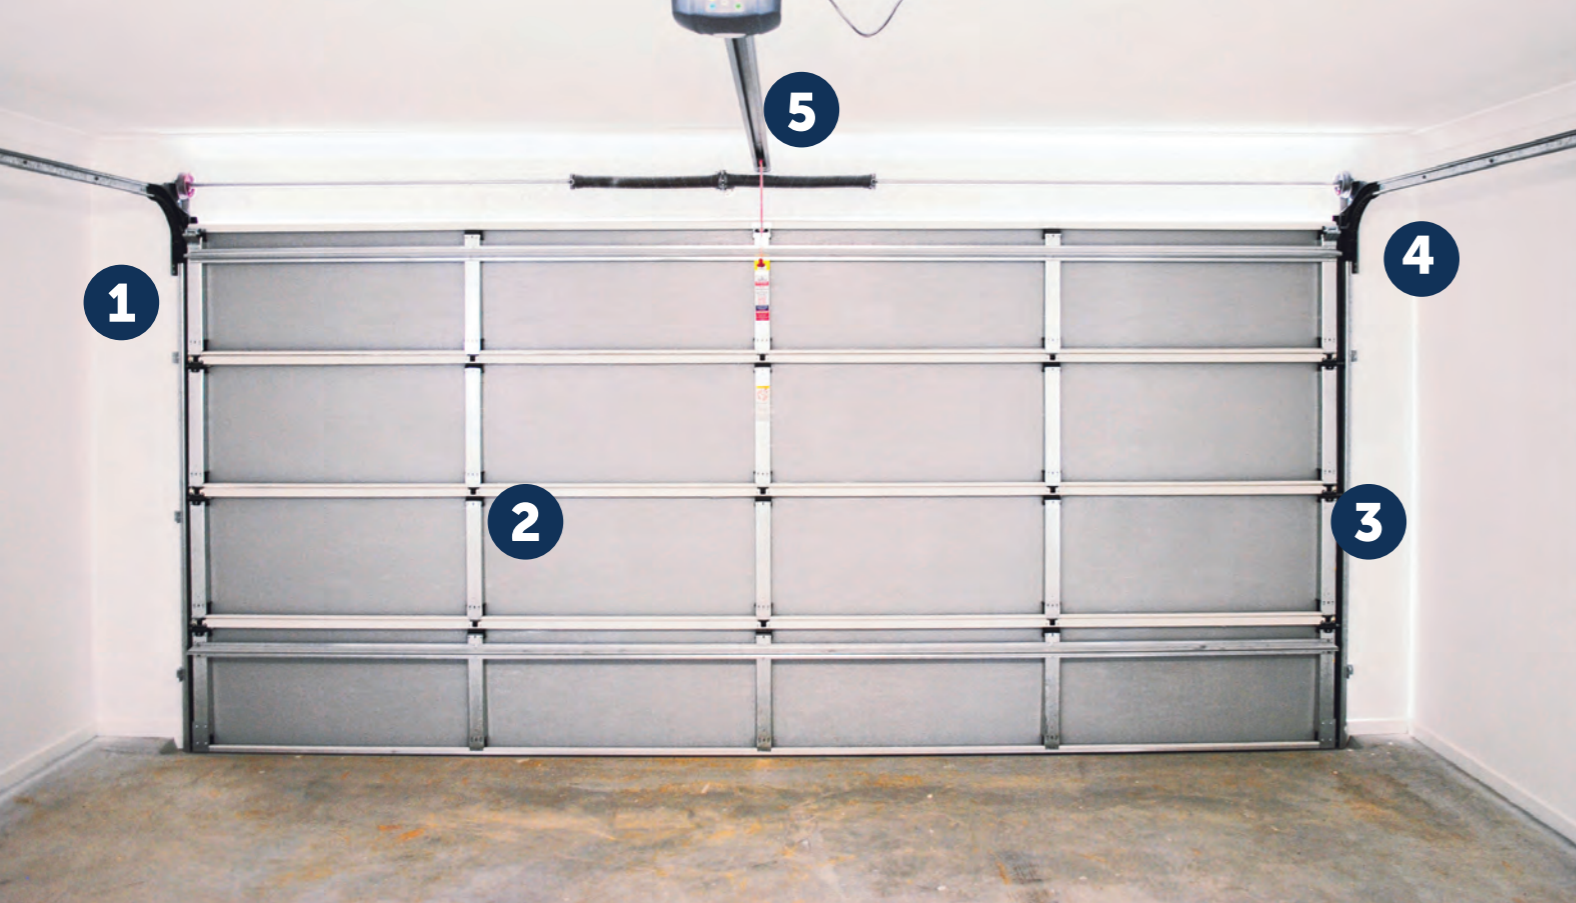

DESIGNED TO BE QUIET

We're regularly told by our customers, both builders, and homeowners, that we manufacture the quietest garage doors on the market. This didn't happen by chance! Our innovative Research and Development team have revolutionised the garage door market and set the benchmark for quietness through numerous patented design features that set our door apart and make it stealthy quiet. Your family are going to love it - and so are your neighbours!

- **1 CLICK AND GO TRACK CURVE**
  Centurion's CLICK AND GO TRACK CURVE means fast installation, with quieter operation and greatly reduced maintenance.
- **2 TUFF TRACK**
  Centurion's unique TUFF TRACK is up to 50% stronger than normal tracks! This also comes with our factory pressed bracket system for a neat and professional looking installation.
- **3 PIVOT LOCK HINGE**
  Our unique patented PIVOT LOCK HINGE system sees the door hinges installed within the door panel in a factory-controlled environment, ensuring consistent high quality.

"Quietest doors on the market"
Michael Cooper, Townsville Garage Doors

"The quality of their products is second to none"
Edmond Sciberras, Smart Garage Doors and Gates

"Well organised and innovative company with a great product range at competitive pricing"
Martin and Pauline Buhler, Coffs Harbour Door Centre

- **4 ROLLER CARRIER**
  Centurion's unique ROLLER CARRIER allows quick and simple installation of door rollers, with no metal on metal contact for smoother, quieter operation.
- **5 CENTURION OPENER**
  Just like everything else about our sectional doors, the motors in our CENTURION OPENERS are quiet by design. For ultimate peace and quiet, combine your sectional door with one of our openers.

	FINGER-SAFE DESIGN	BUILT IN HINGE DESIGN	FRONT MOUNT LOW HEADROOM SYSTEM	REINFORCED TRACK DESIGN
CENTURION	✓	✓	✓	✓
ORDINARY GARAGE DOORS	✗	✗	✗	✗